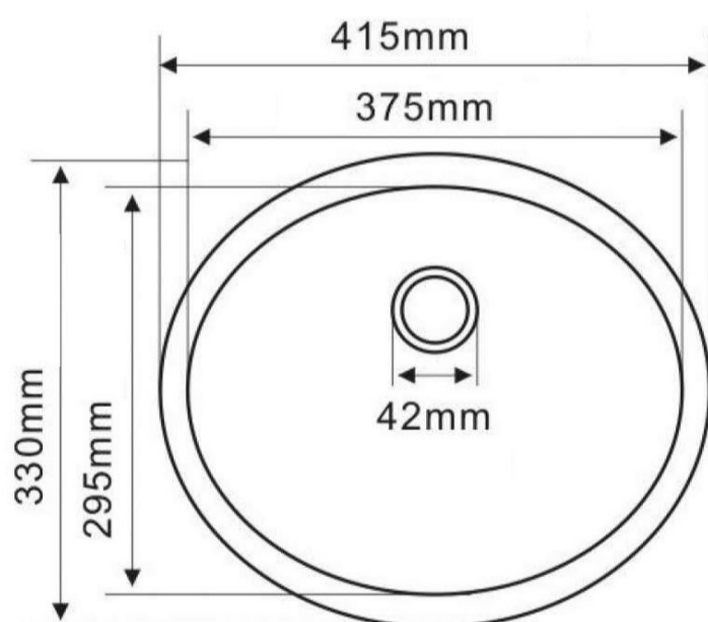

# SANCERAMICA™

ORCHID OVAL UC  
STYLE

Under mount basin

COLOURS

Various finished available

OVERFLOW & WASTE

with overflow

waste not included

▲ vertical view

▲ front view

Units : MM

Note: All dimensions are in millimeters and are subject to normal manufacturing variations (-/+).

Due to continuing improvement in design and performance of the products, we reserve to vary specifications without notice