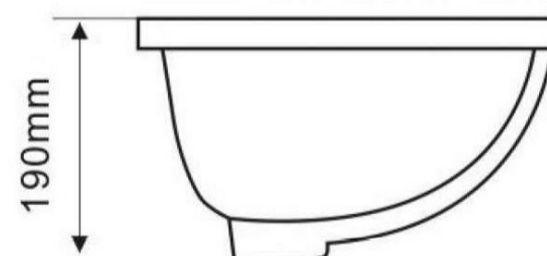

# SANCERAMICA™

ORCHID OVAL UC  
STYLE

Under mount basin

COLOURS

Various finished available

OVERFLOW & WASTE

with overflow

waste not included

▲ vertical view

▲ front view

Units : MM

Note: All dimensions are in millimeters and are subject to normal manufacturing variations (-/+).

Due to continuing improvement in design and performance of the products, we reserve to vary specifications without notice